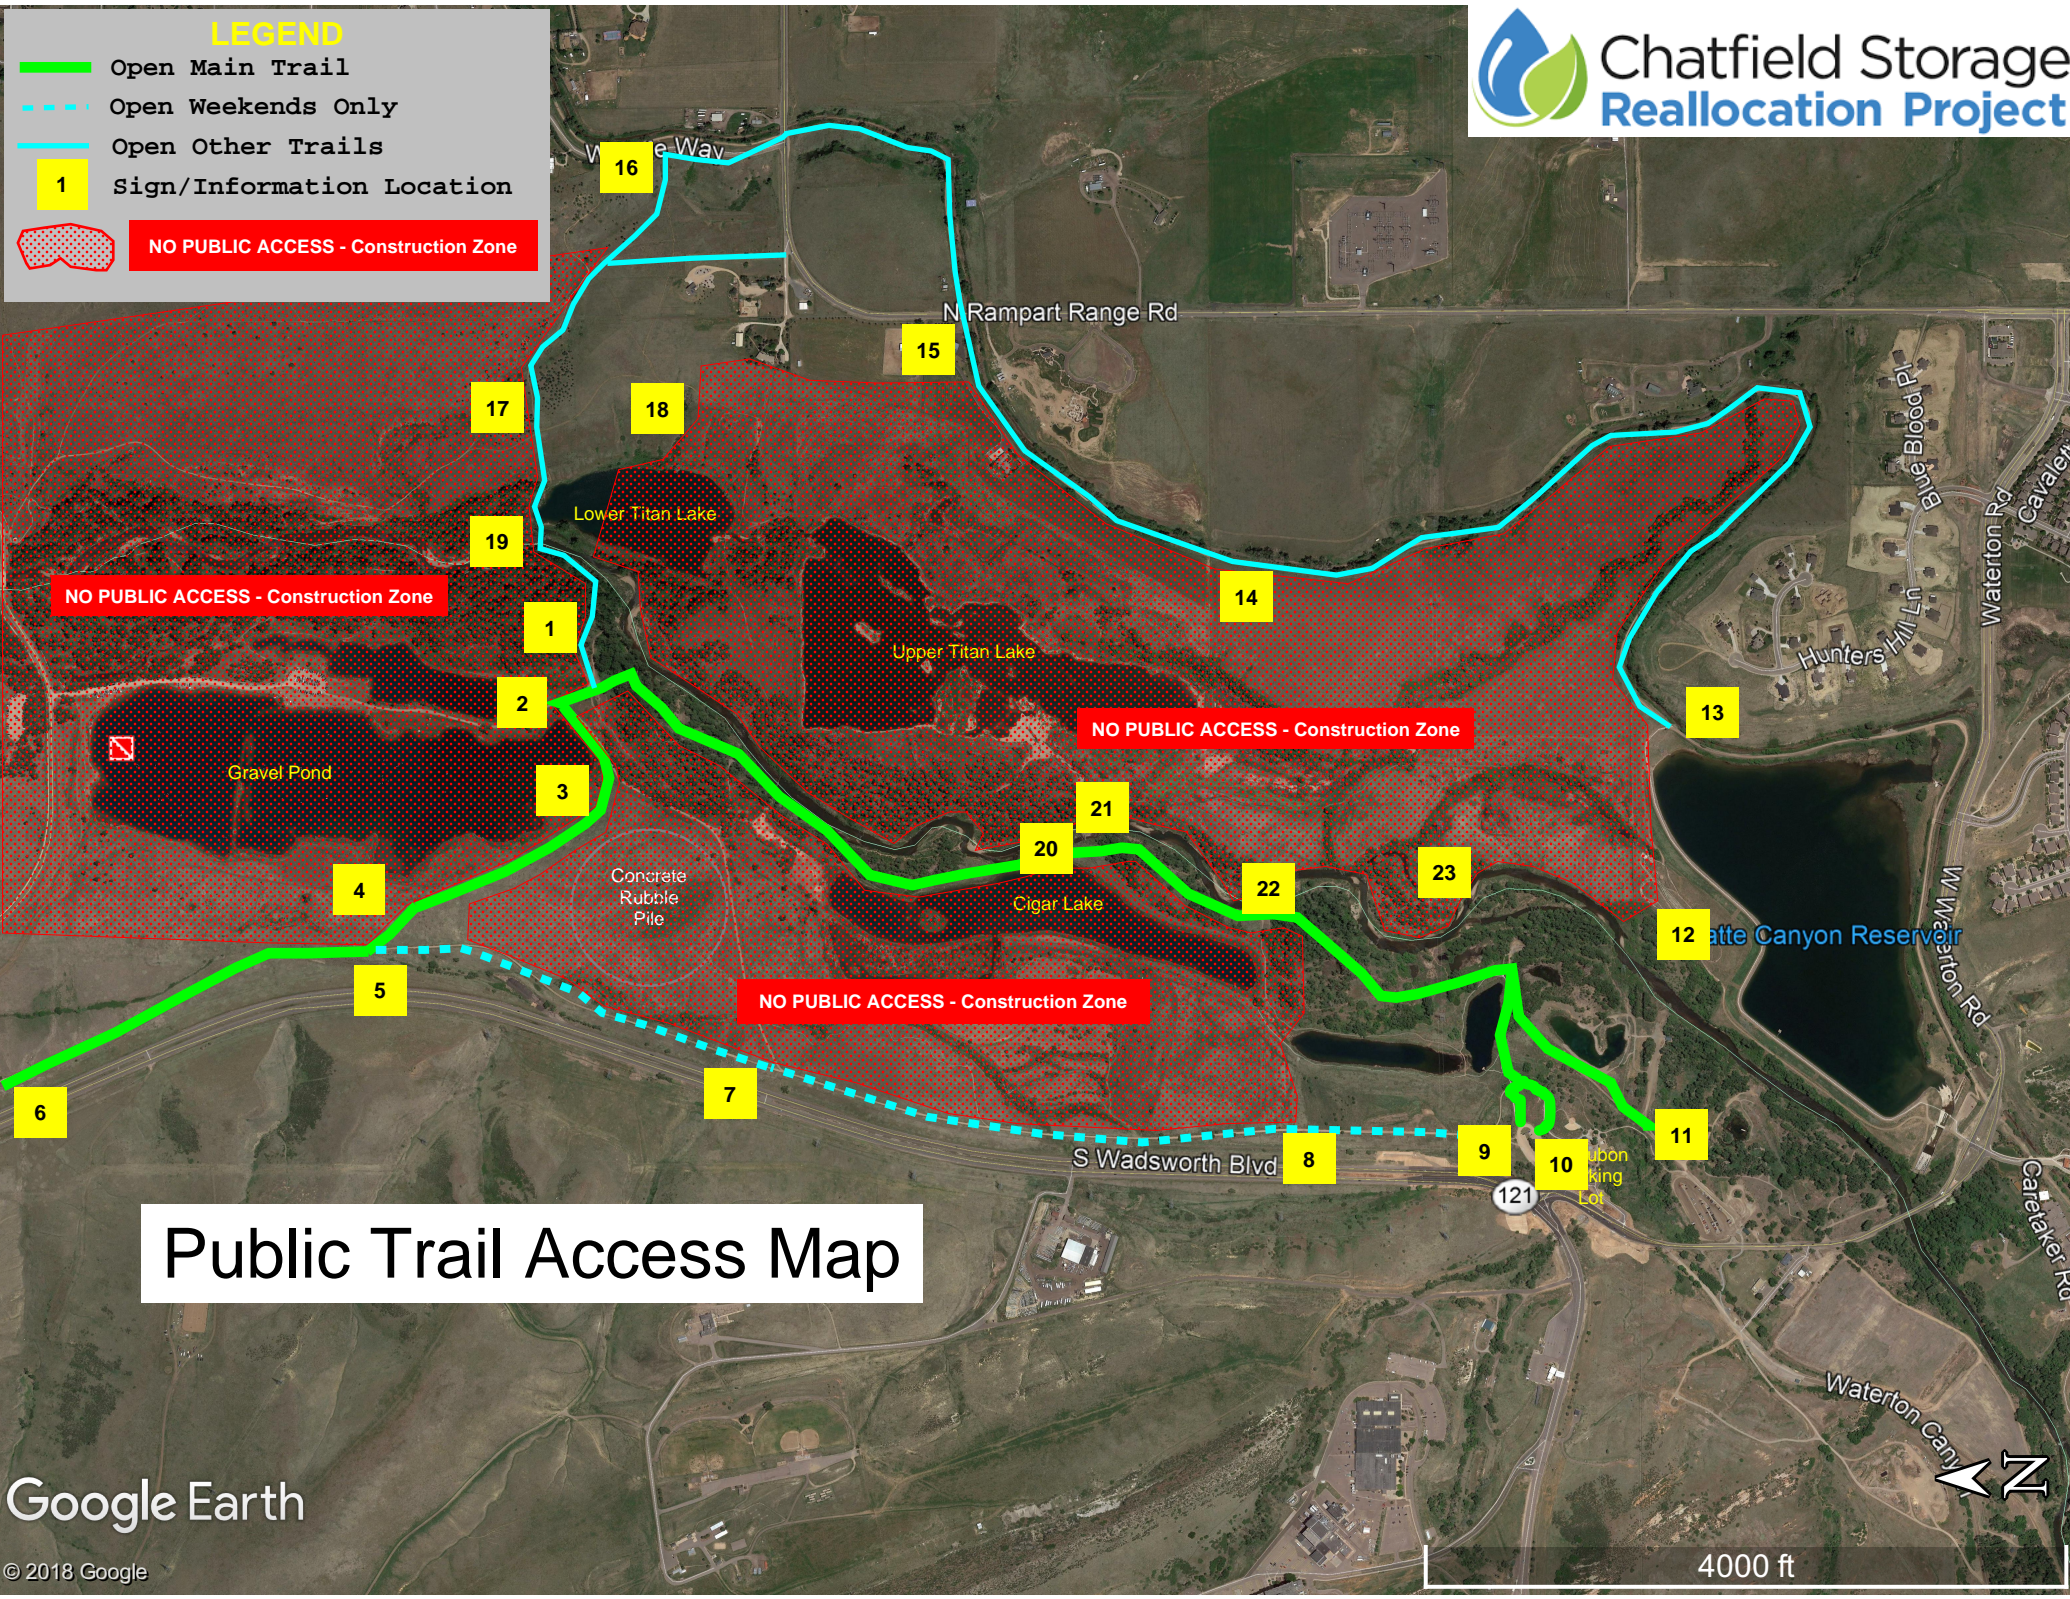

LEGEND

- Open Main Trail
- - - Open Weekends Only
- Open Other Trails
- 1 Sign/Information Location
- NO PUBLIC ACCESS - Construction Zone

Public Trail Access Map